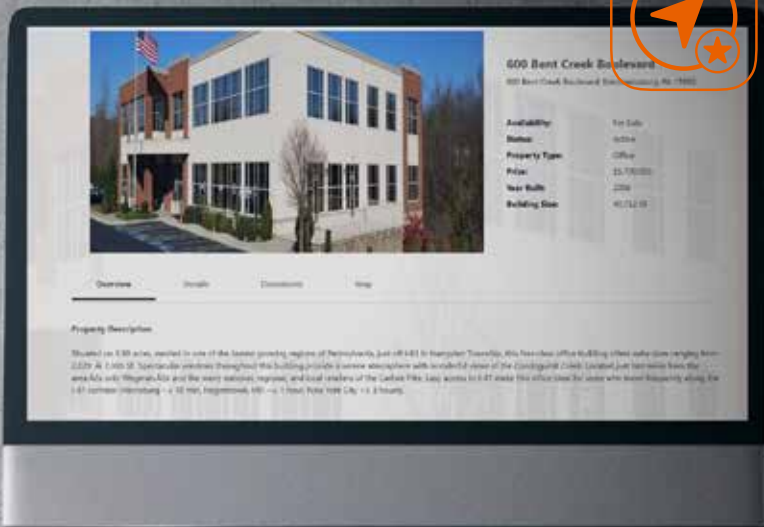

MP Direct™ & MP Premier™

Next-level property search and display on your own website.

RealNex not only delivered a high-performance, professional-looking website on-time and at a very reasonable price, they also helped me to clearly define an entire corporate brand - both online and offline.

Ryan Shook | President & Managing Broker, Shook Commercial Real Estate

MP Premier™ delivers next-level property search and display.

- ✔ Full access to an API-driven WordPress plugin that leverages the power of RealNex Marketplace. Zero dual data entry.
- ✔ SEO-optimized property listing detail pages generate representative images for social media
- ✔ Customize colors, fonts, map pins, and more to fit your corporate brand
- ✔ All driven by a WordPress plugin that is regularly supported, updated, and improved